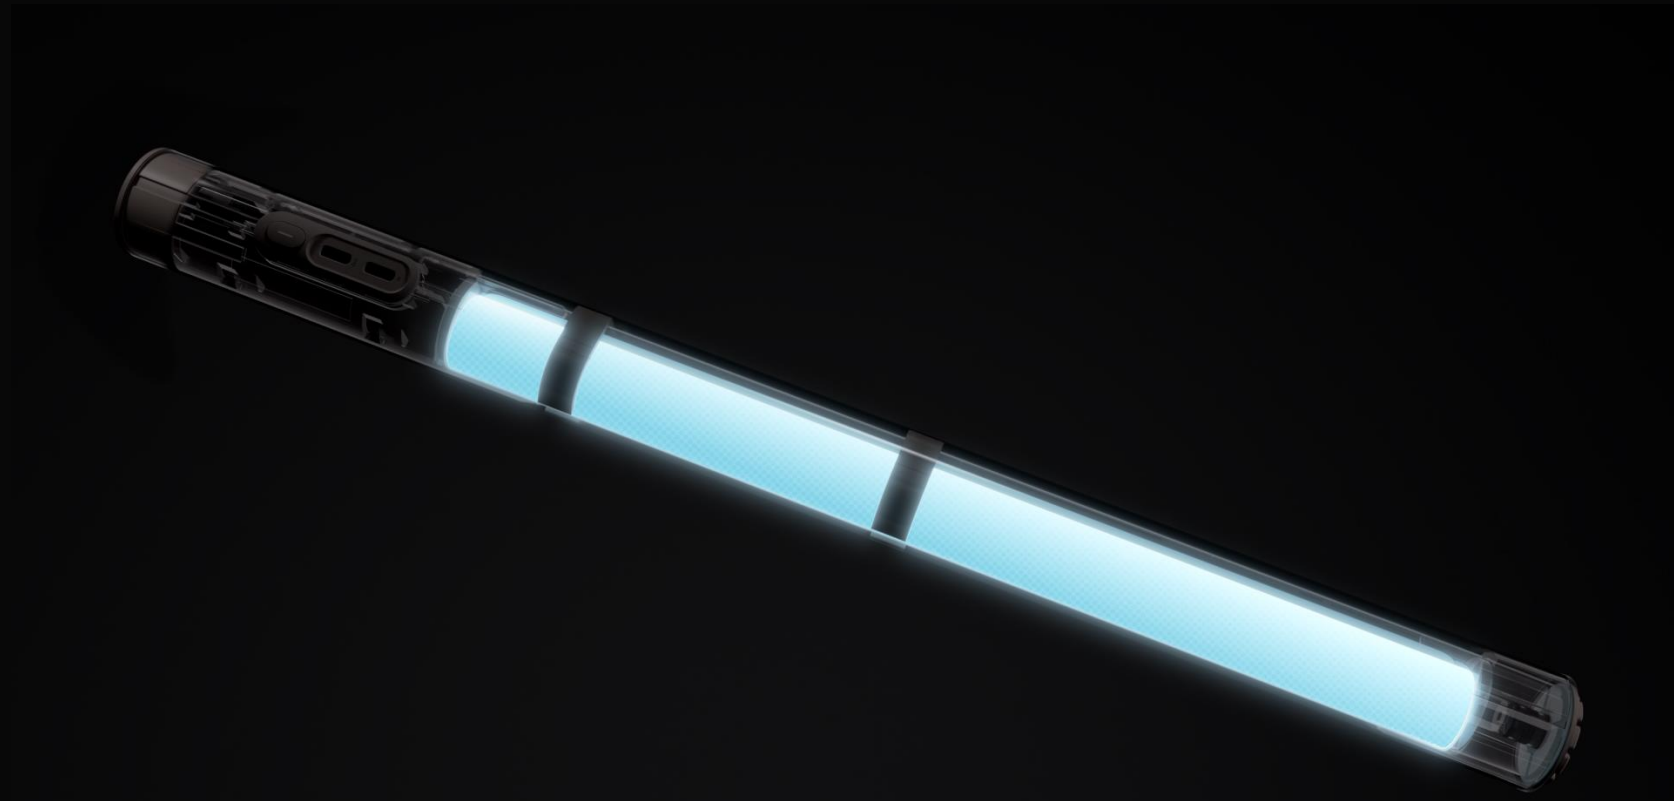

2.5hrs Playtime Battery for Endless Entertainment

With its high-capacity lithium battery, the MoGo 3 Pro can power through a full-length movie without interruptions. The 65W output ensures consistent projection brightness, delivering an immersive viewing experience. Enjoy up to 2.5 hours of playtime with the 20,000mAh battery, ensuring you don't miss any exciting moments.

- 2.5H Playtime
- 20000mAh Large Capacity Battery