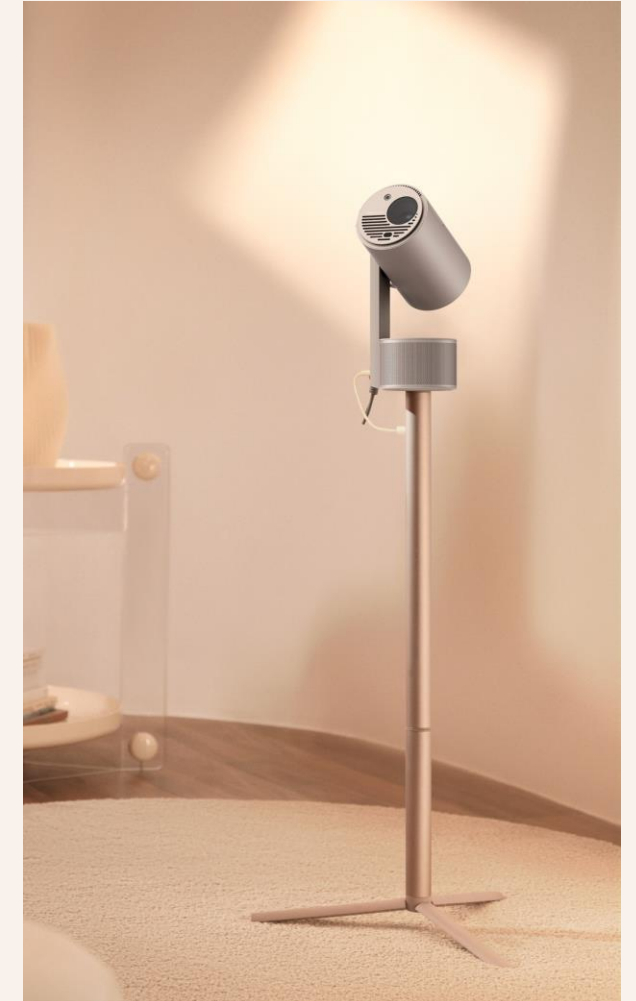

Optional Accessories

*These accessories need to be purchased separately

Accessory Name	Creative Optical Filter	Carrying Case	PowerBase Stand
Product Pic			
KSPs	<ul style="list-style-type: none"> • XGIMI' s exclusively-customized optical filter • Enlarge your screen size by 5+ times with a projection of 200" . • Fill your room with a starry sky in just one press; easy to assemble via a snap-type design. 	<ul style="list-style-type: none"> • Simple & compact, • Fashionable & practical • Comprehensive protection and peace of mind thanks to waterproof & wear-resistant plain leather • Easy to store, say goodbye to clutter 	<ul style="list-style-type: none"> • 2-in-1 Innovation Stand (Power bank integrated); • 20000mAh battery capacity, 2.5 h playtime; • Automatically switch the power mode by plugging in and unplugging. • Easy to store and carry via a double-section detachable design.
Specs	<ul style="list-style-type: none"> • Material: PC+ABS • Weight: 0.1kg • Dimension: 220*120mm 	<ul style="list-style-type: none"> • Material: PU, PVC, EVA, Aluminum alloy • Weight: 0.25kg 	<ul style="list-style-type: none"> • Material: Metal (anodizing process) +PC + ABS, Aluminum alloy, Zinc alloy, Silicone • Weight: 0.76kg • Dimension: 32*32*410mm

2-in-1 Power Stand (Integrated Power Bank)

Experience uninterrupted entertainment anywhere with the PowerBase Stand, seamlessly combining a floor stand and power bank for the ultimate portable projection experience.

2.5hrs Playtime Battery for Endless Entertainment

With its high-capacity lithium battery, the MoGo 3 Pro can power through a full-length movie without interruptions. The 65W output ensures consistent projection brightness, delivering an immersive viewing experience. Enjoy up to 2.5 hours of playtime with the 20,000mAh battery, ensuring you don't miss any exciting moments.