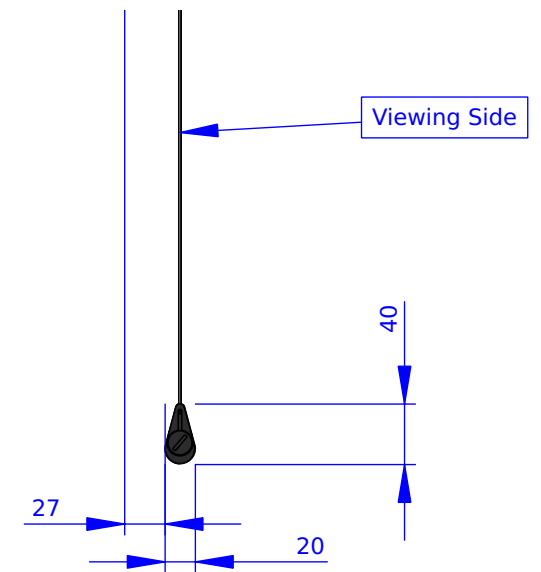

Case Side Detail

Weight Side Detail

All measurements are in mm.

Please notice that all dimensions are subject to conventional industry tolerances.

Sheet size: **0**

Weight: **25 kg**

Date: **10/10/2024**

Series: **Motorized**