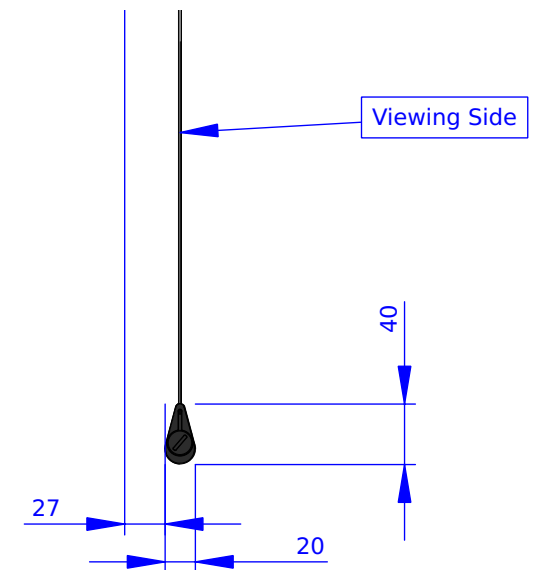

Case Side Detail

Weight Side Detail

All measurements are in mm.

Please notice that all dimensions are subject to conventional industry tolerances.

Sheet size: **0**

Weight: **20 kg**

Date: **8/10/2024**

Series: **Motorized**