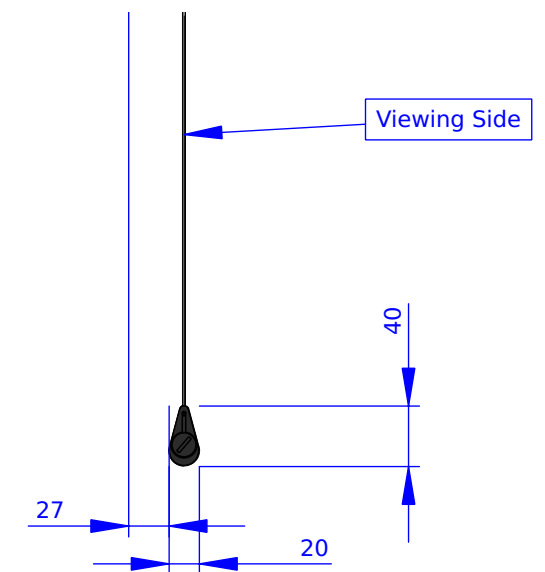

Case Side Detail

Weight Side Detail

All measurements are in mm.

Please notice that all dimensions are subject to conventional industry tolerances.

Date:

9/10/2024

Weight: **29 kg**

Series: **Motorized**