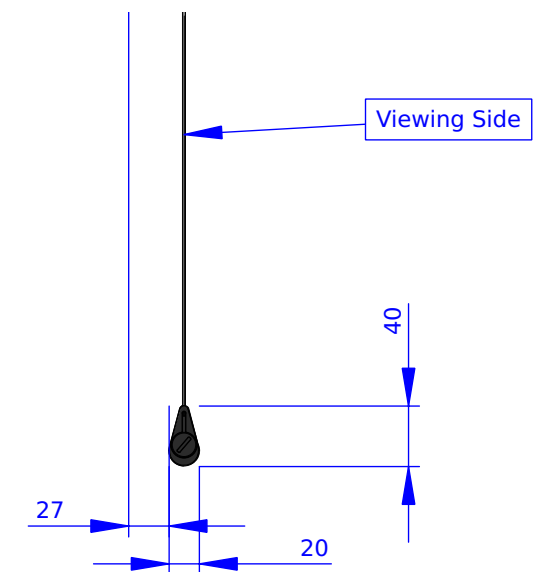

Case Side Detail

Weight Side Detail

All measurements are in mm.

Please notice that all dimensions are subject to conventional industry tolerances.

Weight: **25 kg**

Date: **9/10/2024**

Series: **Motorized**