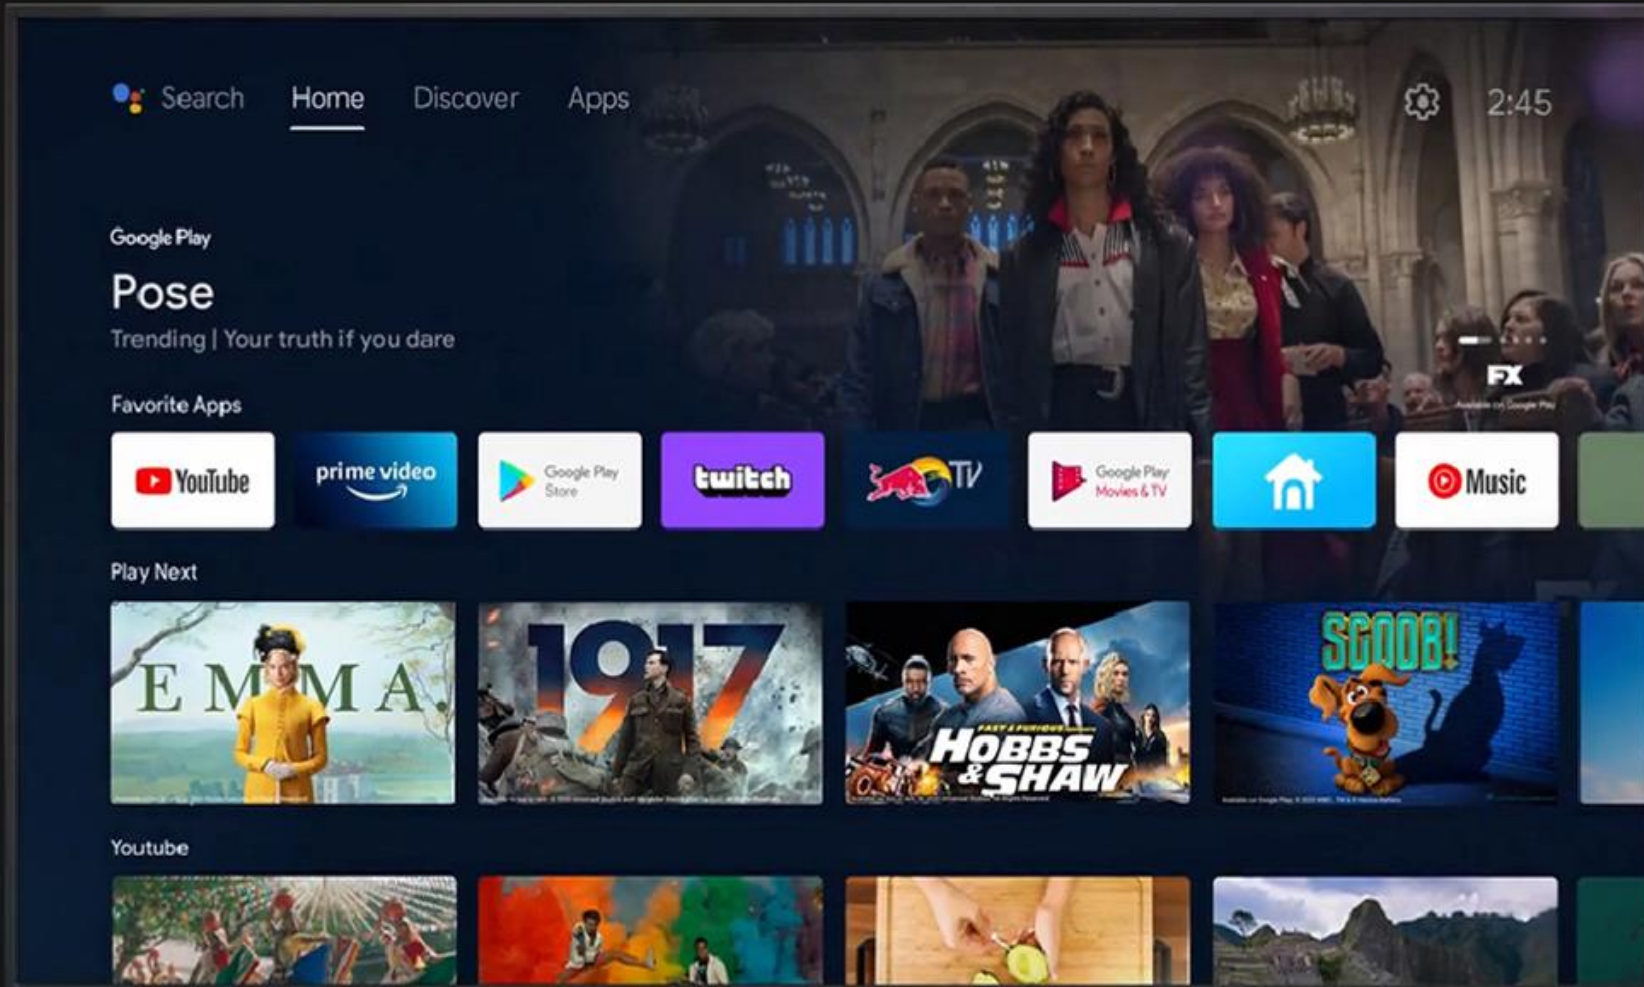

androidtv 11.0

Chromecast
built-in